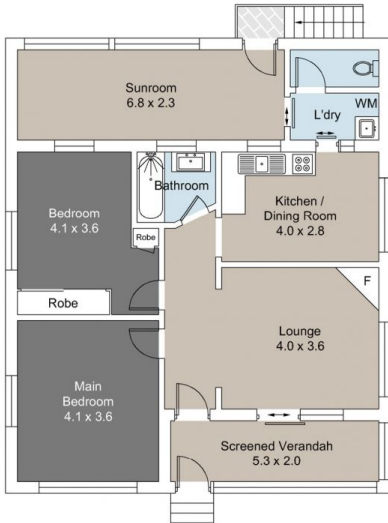

[For full version visit the website](https://www.petersrealestate.com.au)

5 Verge St,  
Rutherford

-  2 Bed
-  1 Bath
-  2 Car

Illustration for  
identification  
purposes only,  
measurements are  
approximate only  
and not to scale