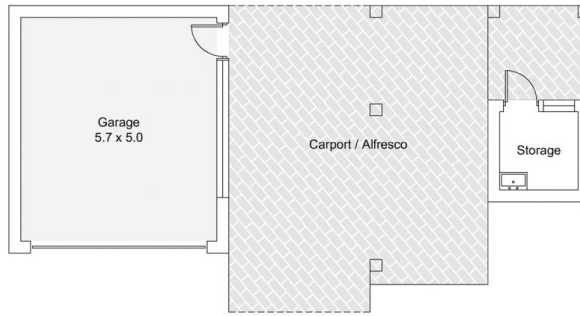

[For full version visit the website](https://www.petersrealestate.com.au)

5 Verge St,  
Rutherford

-  2 Bed
-  1 Bath
-  2 Car

Illustration for  
identification  
purposes only,  
measurements are  
approximate only  
and not to scale